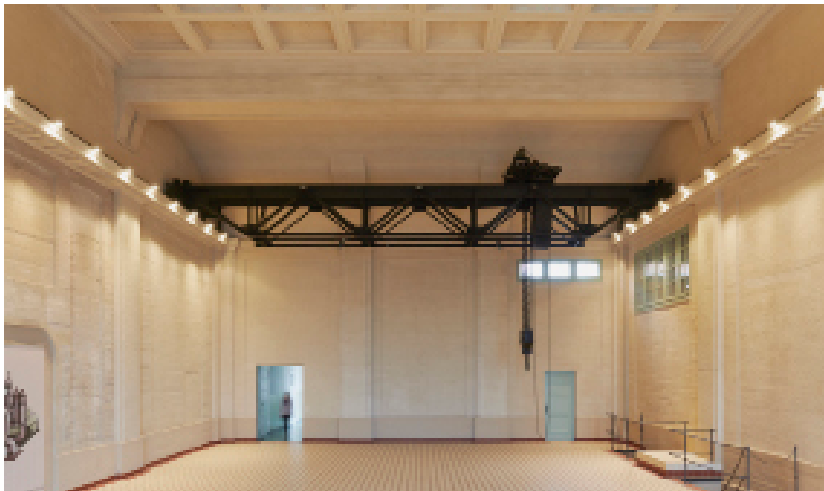

E-WERK Luckenwalde
Kraftwerk & Kunstzentrum

Venue Hire

E-WERK Turbine Hall, 2019. Image courtesy of Ben Westoby.

Turbine Hall

The Turbine Hall is an outstanding location, encompassing 350 m² with ceiling heights of over 8m. The room can be equipped with video, audio and light technology and can accommodate up to 700 people. Previously, the room has been used for symposiums, concerts, award ceremonies and afterparties. The Turbine Hall has large goods access up to 2.2m high x 1.5m wide.

Turbine Hall fixed seating: Max. 200* people

Turbine Hall standing: Max. 700* people